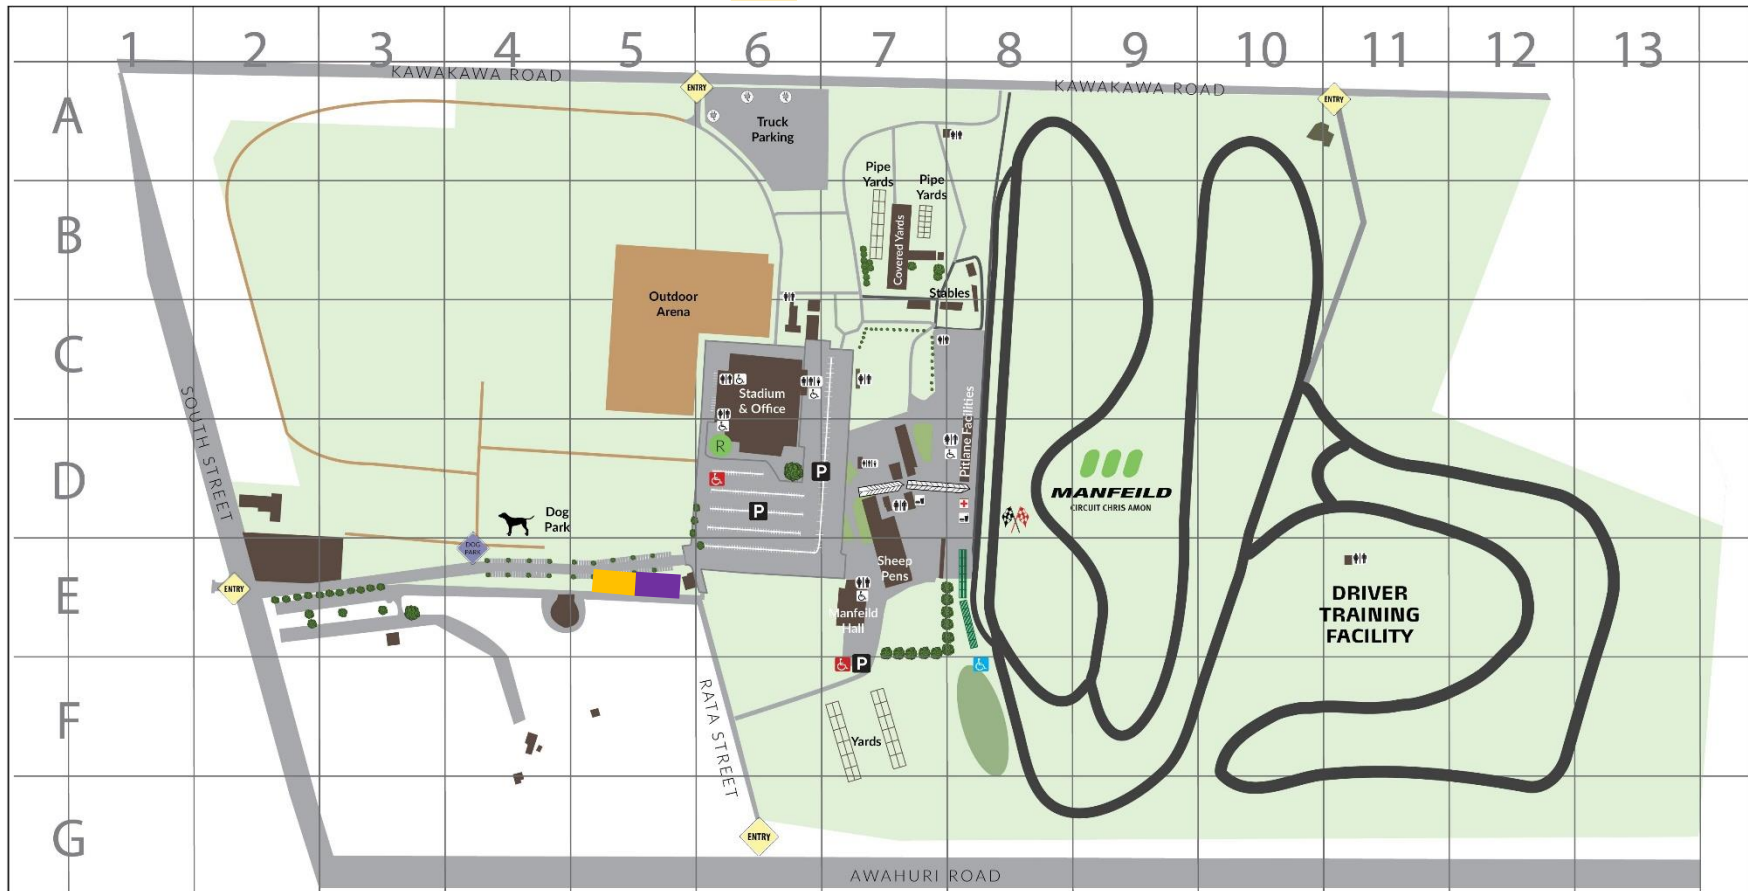

# Manfeild | Overnighting locations

Non-powered self-contained sites

Powered self-contained sites

MANFEILD OFFICE LOCATION: D6

## VENUE MAP DIRECTORY

Agriculture and Equestrian Entrance	A6	Dog Park Entrance	E4	Single Garages	D7, E7
Circuit Café	D7	Measuring box	C6	Scrutineering Shed	D7
Control Tower	D8	Milking shed	C6	Sheep Pens	D7, E7
Covered Yards	B7	Non-covered Yards	B7, F7	Spectator Seating	E8, F8
Driver Training Facility Entrance	A10	Open Pit Bay	D7	Stables	B7, C7
Dummy Grid	D7	Outdoor Arena	B5, B6, C5, C6	Stadium Entrance	D6
Grass carpark	E6	Oval	B3, B4, C3, C4	Truck Parking	A6, A7
Main Public Entrance	E2	Pitlane Garages	C8, D8	Vet box	C6
Manawatu Car Club Clubrooms	A10	Pitlane Suites	C8, D8	Wash down facilities	C6
Manfeild Hall	E7	Public Carpark	D6, E6	Stadium Suites	C6
Manfeild Office Entrance	D6	Race Day Office	D8	Driver Training Facility Entrance	A10
Dog Park	B3, B4, C3, C4	Rata Street Entrance	F6, G6		

## FACILITIES LEGEND

- Toilets
- Disabled Viewing (circuit)
- First Aid (circuit)
- Food and Beverage
- General Parking
- Start/Finish Line
- Buildings
- Powered
- Showers
- Dog Park Entrance
- Disability parking
- Reception